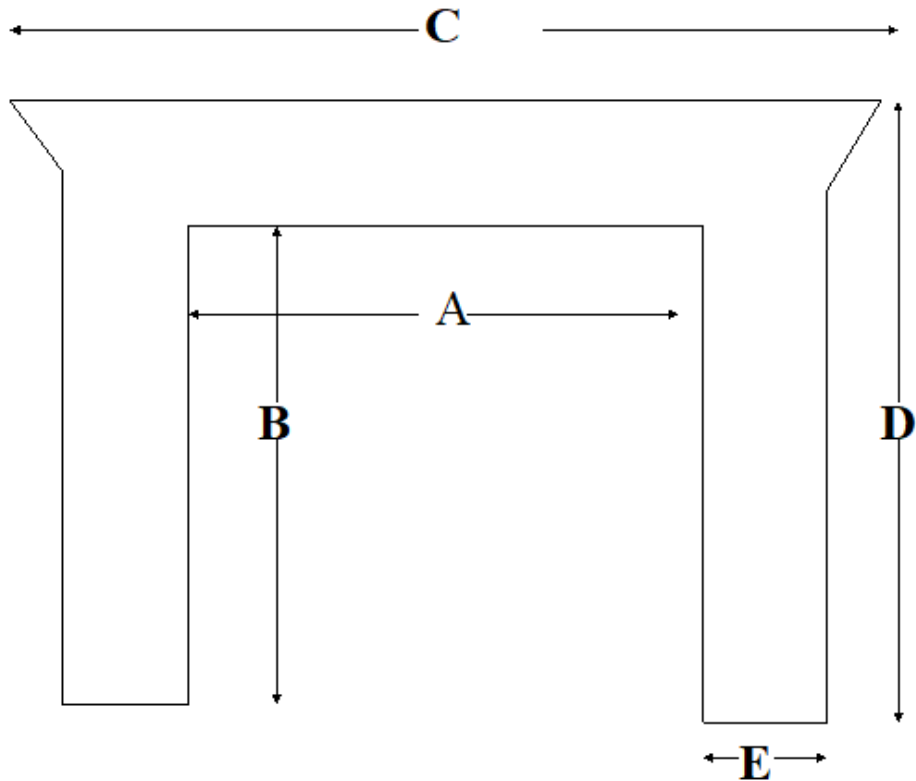

REBATE SIZE:

CUSTOMER'S SIGNATURE:

DATE:

.....
For Official Use:

DATE TO BE COMPLETED BY:

ADDITIONAL COMMENTS:

Copy to workshop (date):

QC checked by:

Date: